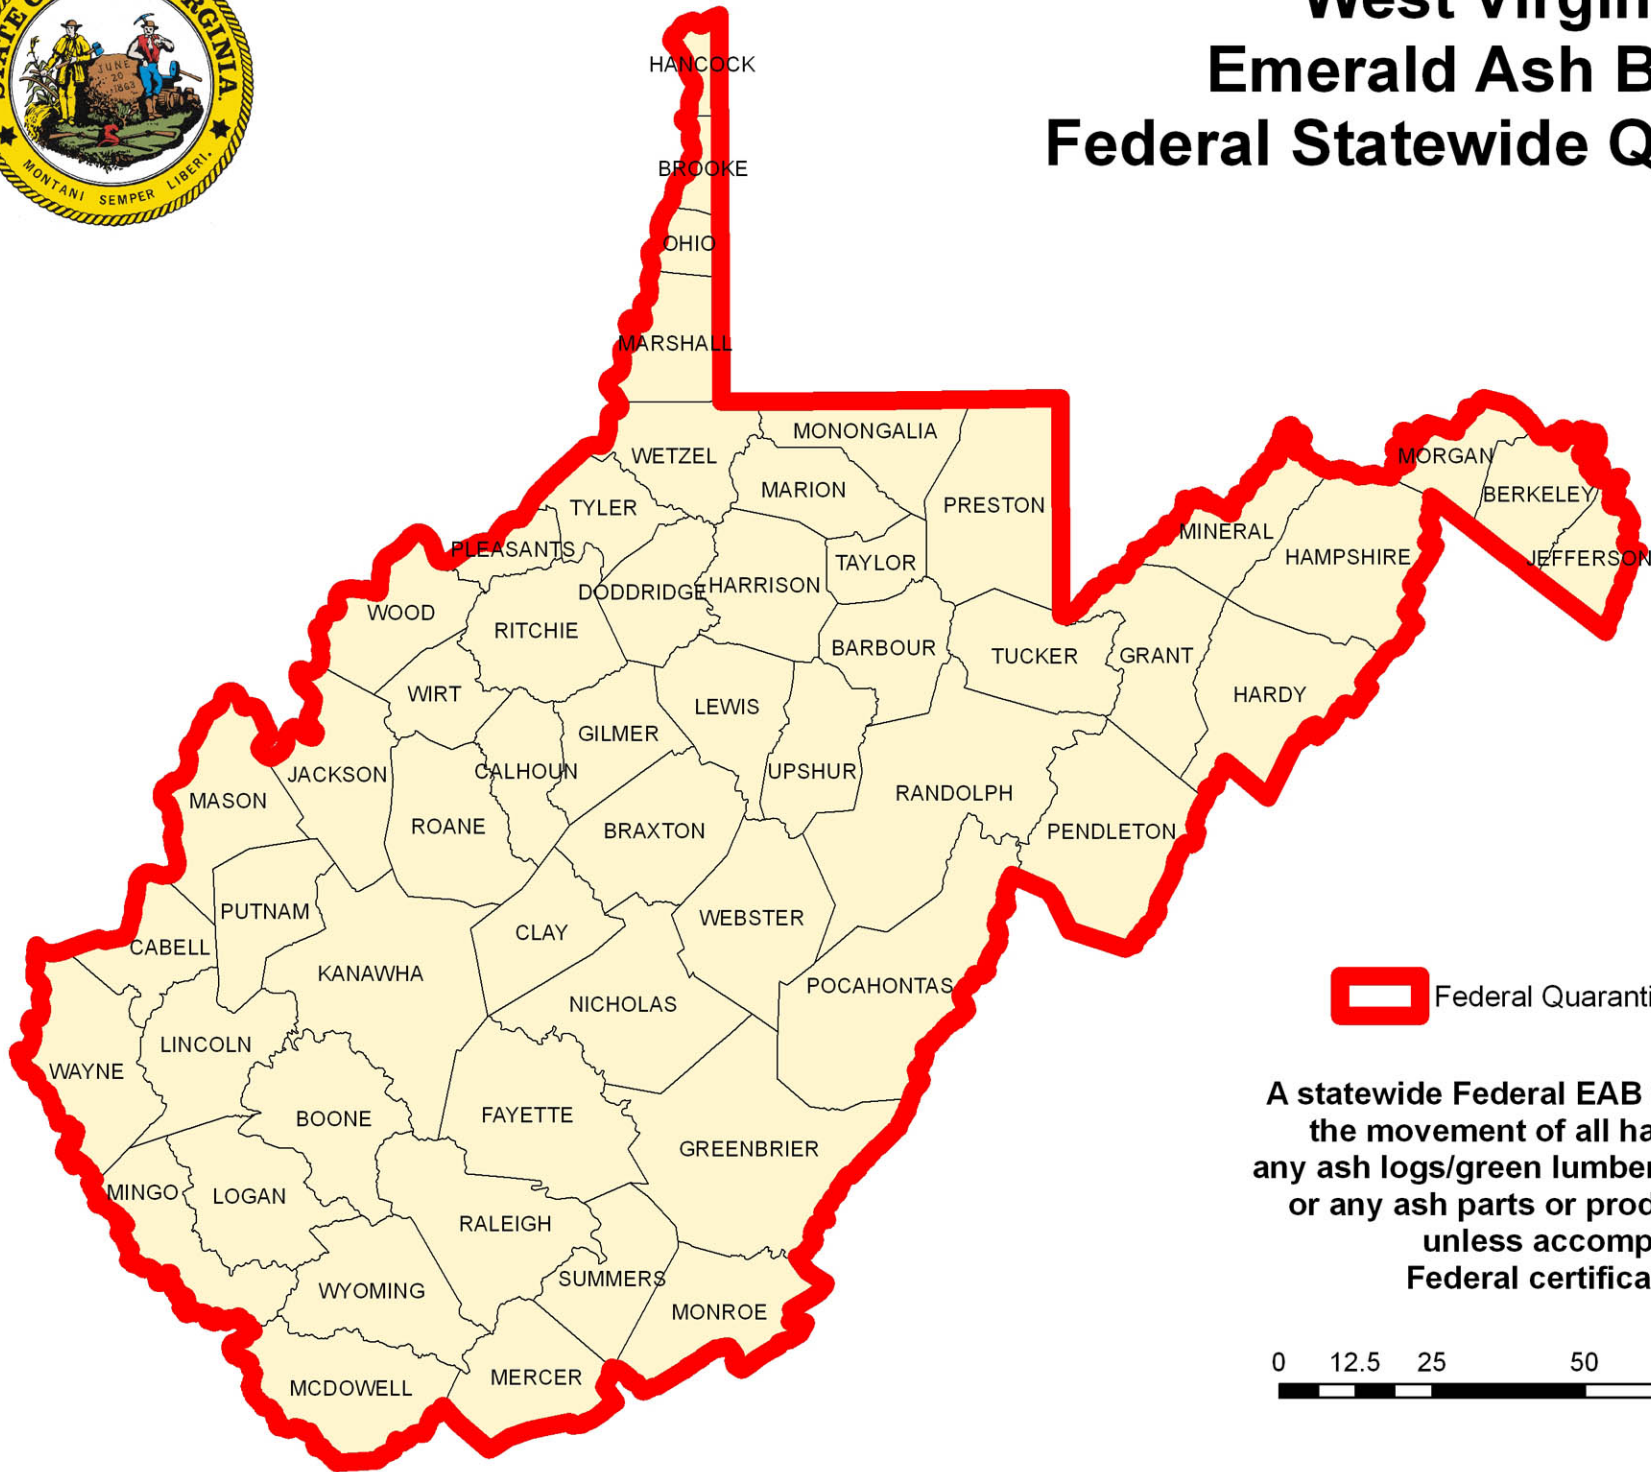

# West Virginia Emerald Ash Borer Federal Statewide Quarantine

 Federal Quarantine Boundary

**A statewide Federal EAB Quarantine prohibits the movement of all hardwood firewood, any ash logs/green lumber, ash trees/seedlings, or any ash parts or products outside of WV unless accompanied by a Federal certificate or permit.**